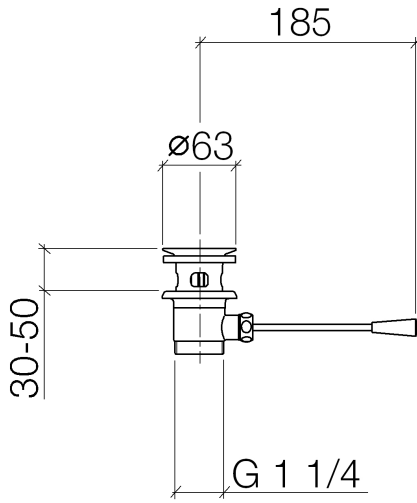

10 300 970

- length of knee lever 185 mm
- Only suitable for basins with an overflow.

Fits: IMO, LULU, MADISON, MEM, TARA,  
CL.1, LISSÉ, VAIA, META, CYO

	Brushed Bronze	10 300 970-42
	Chrome	10 300 970-00
	Brushed Platinum	10 300 970-06
	Platinum	10 300 970-08
	Durabronze (23kt Gold)	10 300 970-09
	Dark Chrome	10 300 970-19
	Light Gold	10 300 970-26
	Brushed Light Gold	10 300 970-27
	Brushed Durabronze (23kt Gold)	10 300 970-28
	Matte Black	10 300 970-33
	Brushed Champagne (22kt Gold)	10 300 970-46
	Champagne (22kt Gold)	10 300 970-47
	Brushed Chrome	10 300 970-93
	Brushed Dark Platinum	10 300 970-99

10 300 970

10 300 970

Parts for other finishes can be found here: [Chrome](#)

**Spare parts list**

No.	Item Number	Name	Quantity used	Delivery time
1	90 11 01 026 00-42	cup	1	30
2	04 31 20 016 00-42	plug	1	-
Spare part can no longer be ordered, please order the replacement item				
3	04 28 10 026 00 90	accessories	1	2
4	09 14 03 025 90	seal	1	2
5	09 11 01 023-42	cup	1	60
6	09 14 05 040 90	seal	1	2
7	09 31 09 055-42	pull-rod	1	60
8	09 30 11 049 90	disc	1	2
9	09 23 30 003-42	nut	1	60
10	09 20 01 040-42	handle	1	60